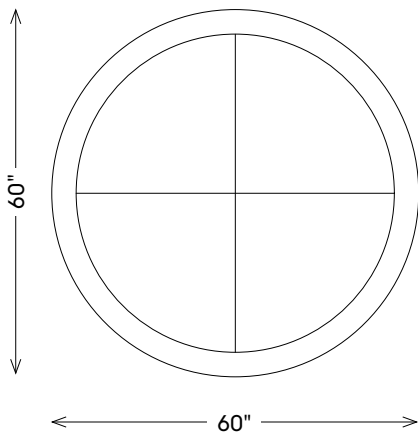

IDA DINING TABLE

EJV1504-20

MATERIALS SHOWN

Bleached Oak

AVAILABLE IN

Bleached Oak EJV1554-20-BLO
Ebonized Oak EJV1544-20-EBOAK
Natural Oak EJV1504-20-NATO

DIMENSIONS

Width: 60"
Height: 30"